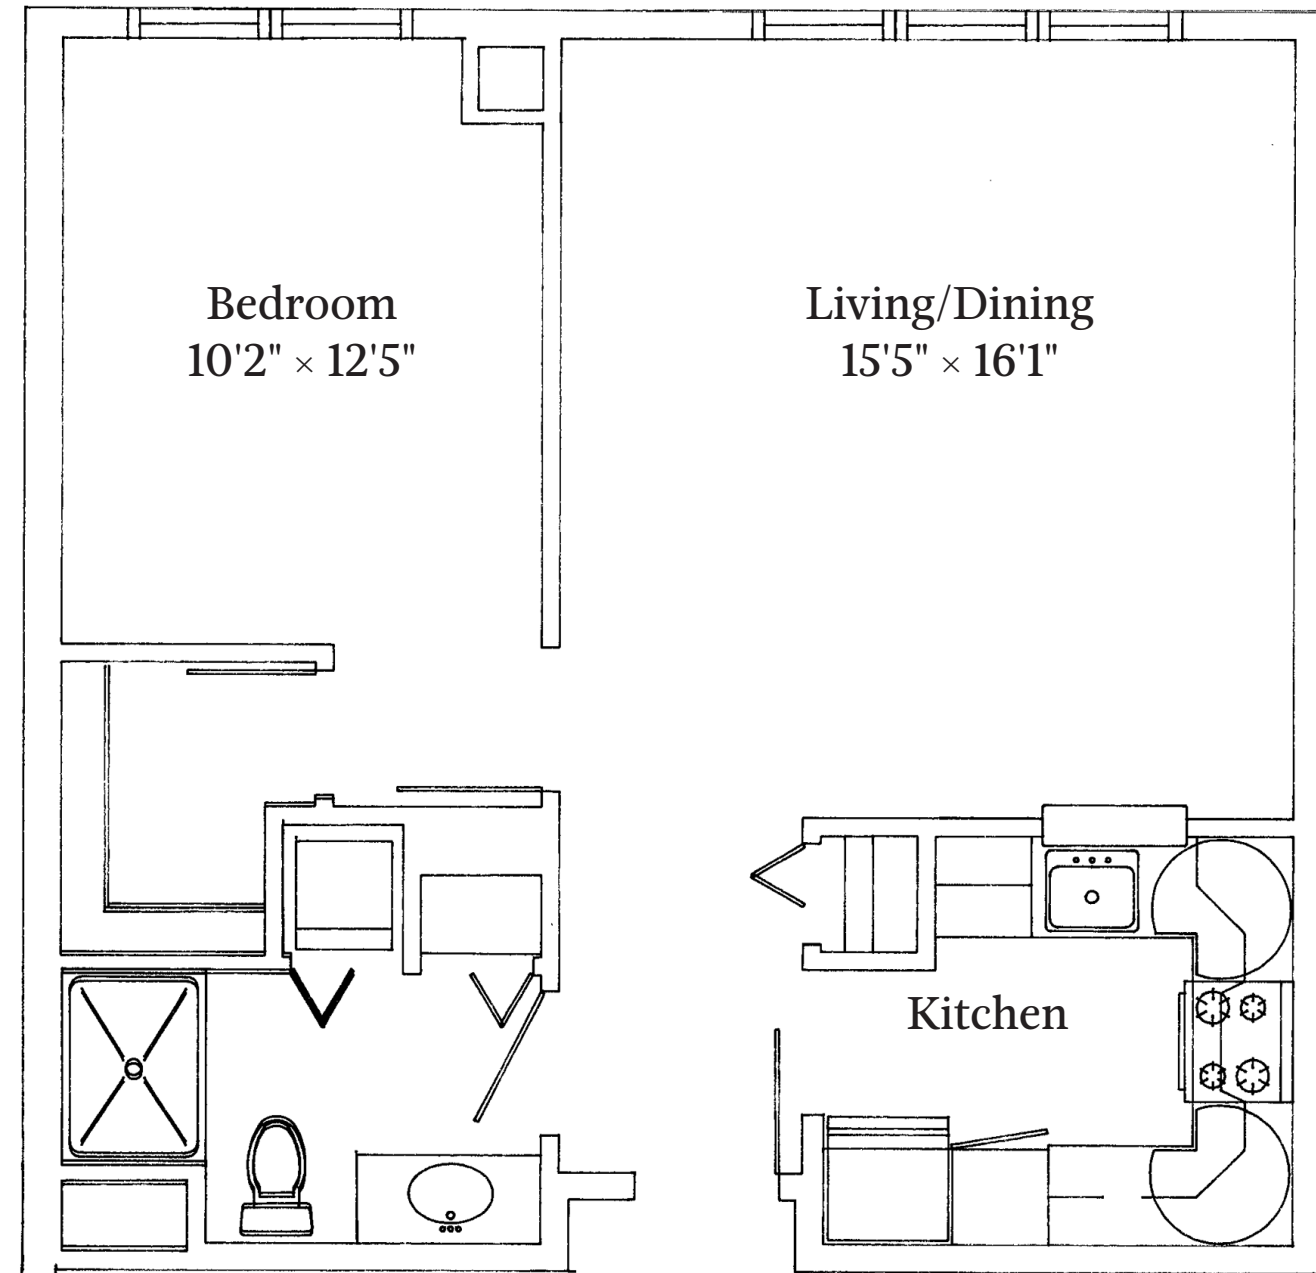

# Chapin

695-809 sq. ft  
One Bedroom  
One Full Bath

All sizes are approximate  
and are subject to change.  
These plans are meant to  
be illustrative only.