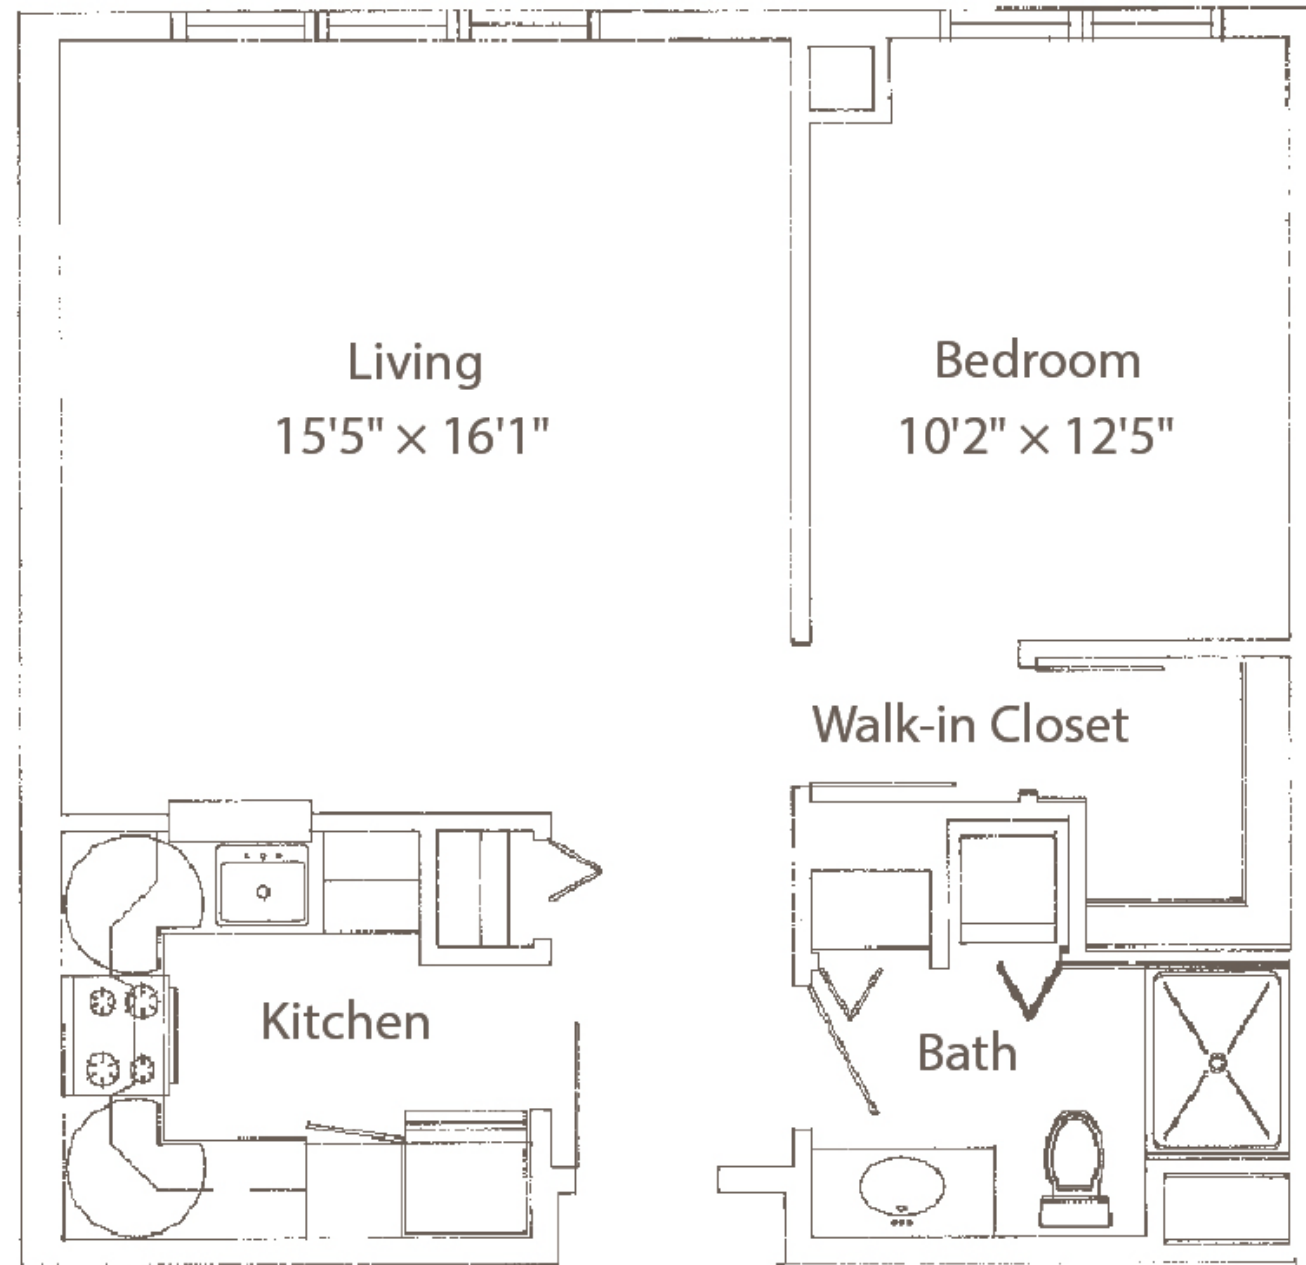

Emerald

809 sq.ft.
One Bedroom
One Full Bath

All sizes are approximate
and are subject to change.
These plans are meant to
be illustrative only.